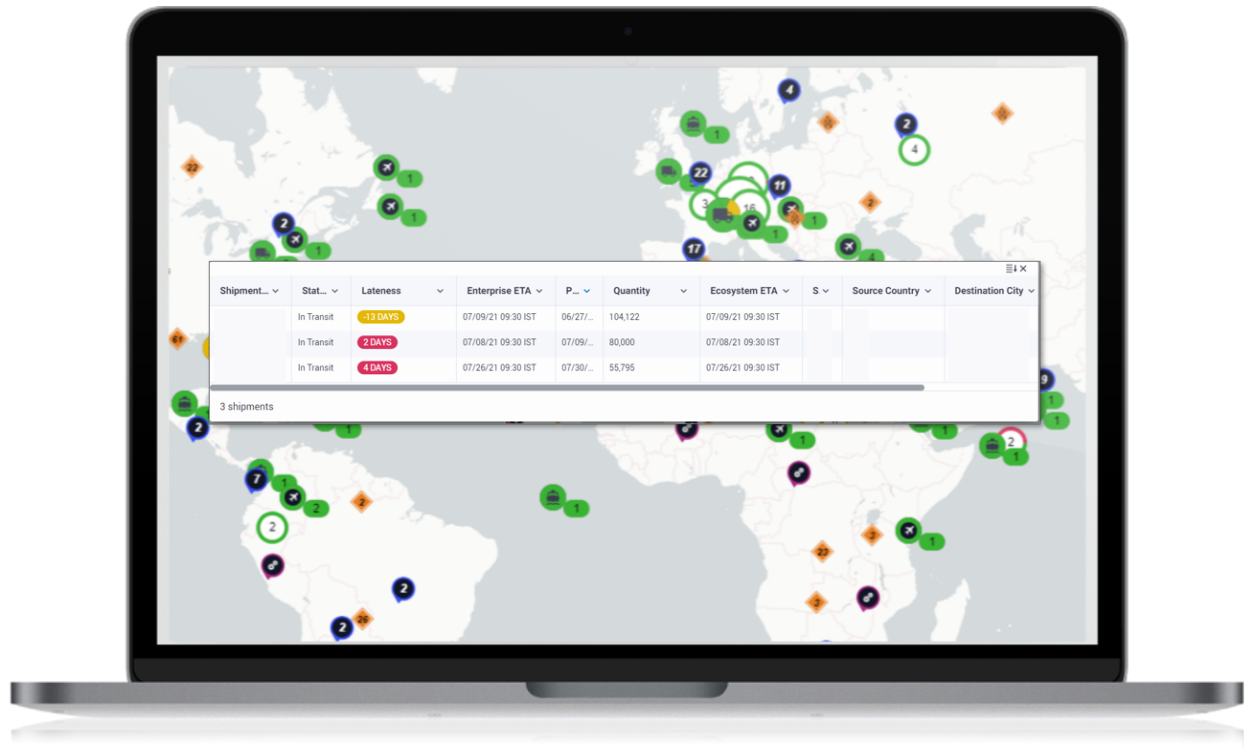

# REAL-TIME GLOBAL INTELLIGENT VISIBILITY

USE LIVE GPS STATUS OF SHIPMENTS AND PRECISE ARRIVAL TIMES TO IMPROVE PLANNING & EXECUTION

- ✓ Improve the ability to manage revenue and service expectations
- ✓ Resist and recover from disruptive external events
- ✓ Measure actual delivery performance v. planned service levels
- ✓ Automate business rules to manage by exception

NO SYSTEM INTEGRATION IS REQUIRED

Founded in 2012, TransVoyant is purpose built to turn complex supply chains into a competitive advantage. Our forward-leaning customers are embracing the rapidly changing digital world to improve customer service, reduce & avoid cost and continuously improve performance.