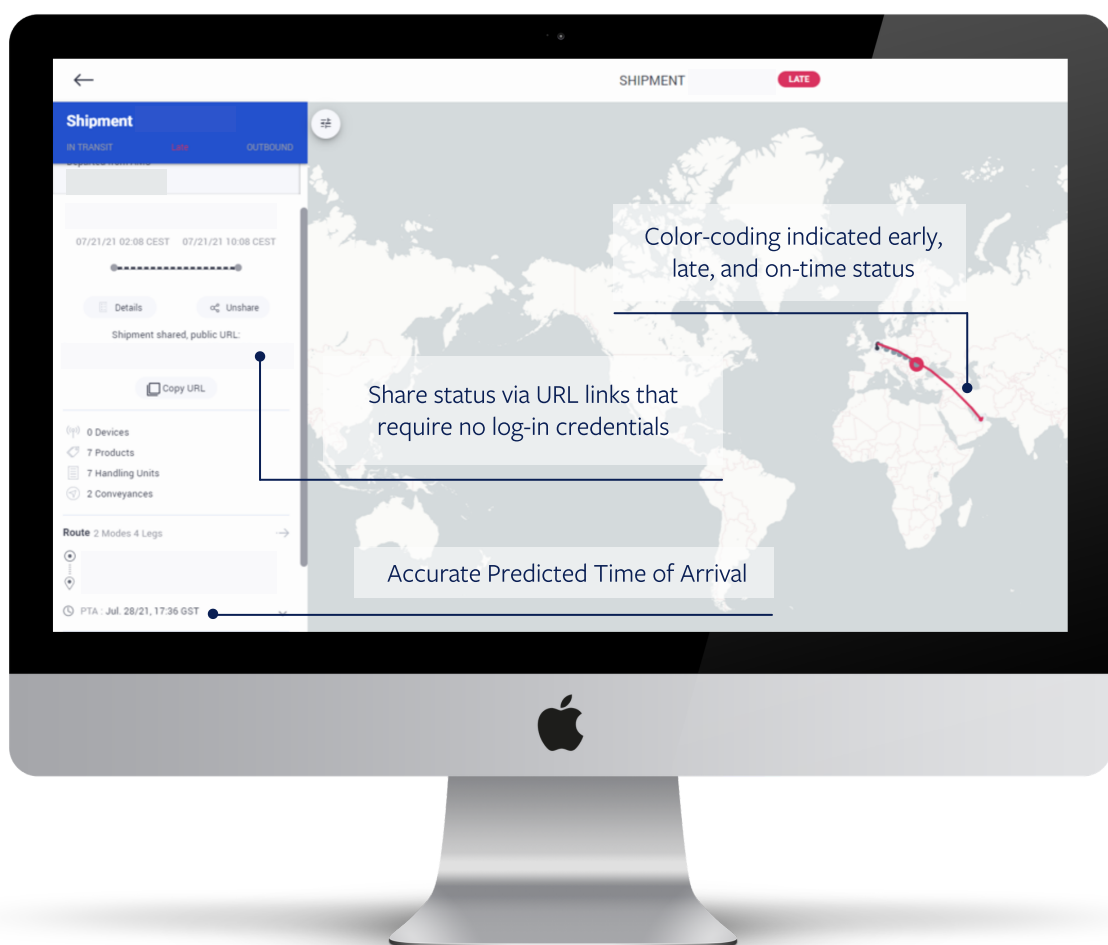

# REAL-TIME GLOBAL INTELLIGENT VISIBILITY

USE LIVE GPS STATUS OF SHIPMENTS AND PRECISE ARRIVAL TIMES TO IMPROVE PLANNING & EXECUTION

- ✓ Improve the ability to manage revenue and service expectations
- ✓ Resist and recover from disruptive external events
- ✓ Measure actual delivery performance v. planned service levels
- ✓ Automate business rules to manage by exception

NO SYSTEM INTEGRATION IS REQUIRED

Founded in 2012, TransVoyant is purpose built to turn complex supply chains into a competitive advantage. Our forward-leaning customers are embracing the rapidly changing digital world to improve customer service, reduce & avoid cost and continuously improve performance.