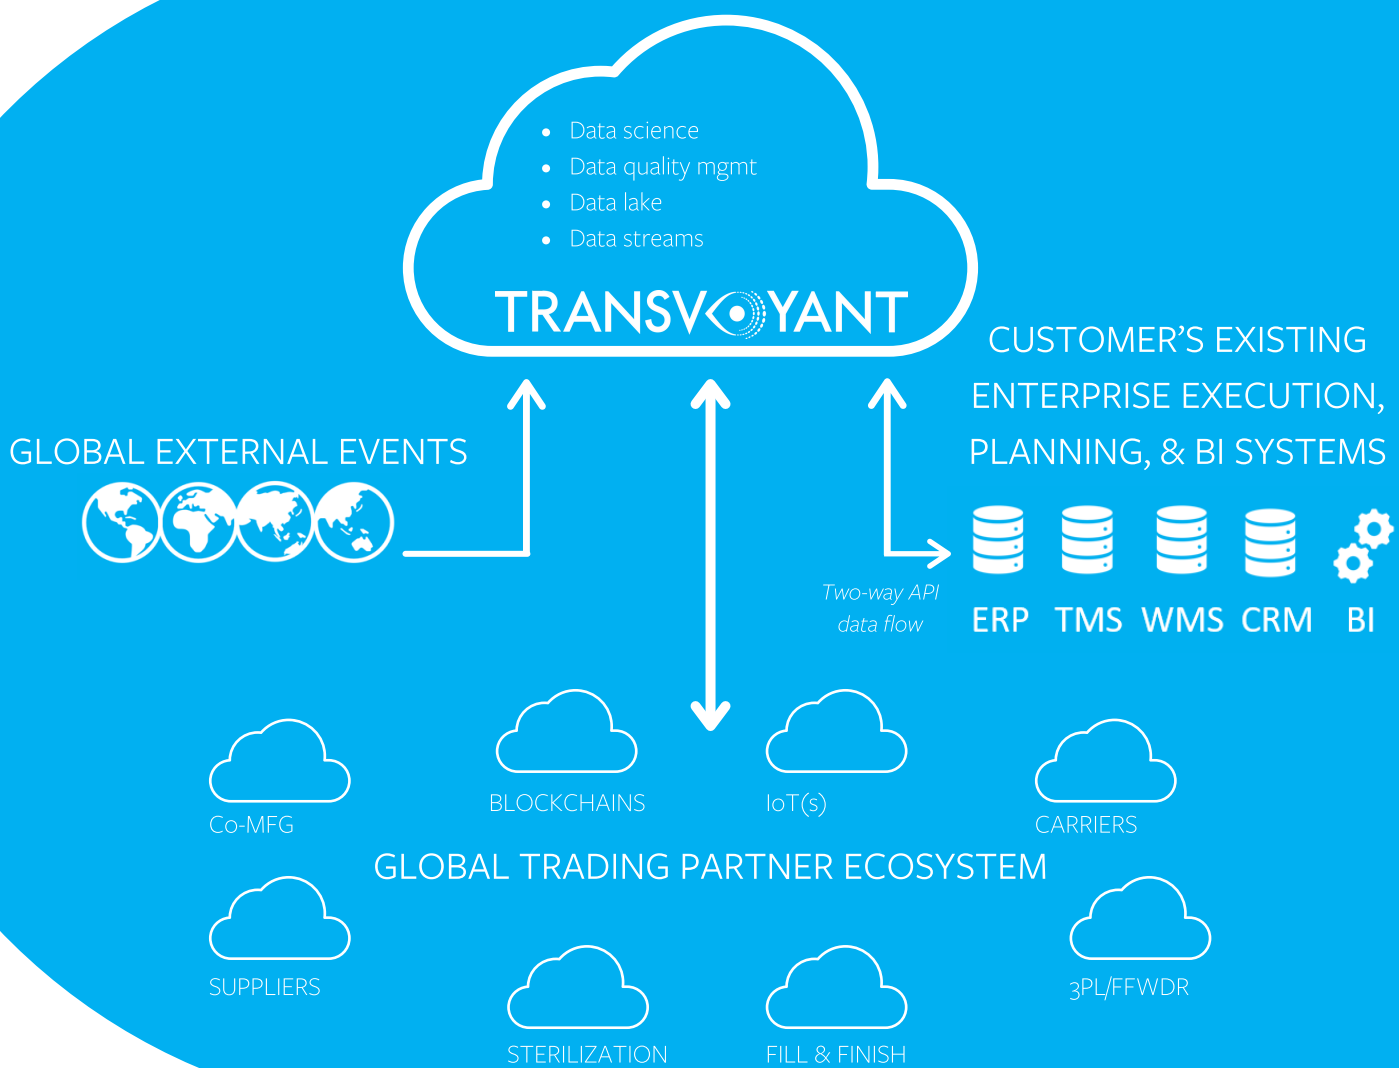

PERFECT SUPPLY CHAIN DATA ...DREAM OR REALITY?

Gain Global End-to-end Transparency And Live Situational Awareness To Power Daily Operations And Continuously Improve Supply Chain Performance

TransVoyant's Two-way API-driven Approach Fuses and Maintains The Quality For All Your Supply Chain Data Streams In A Cloud-based 'Single Source Of Truth' Data Lake That Is Easy To Access

Perfect Supply Chain Data Informs Numerous Planning and Execution Activities to Drive Continuous Improvement

To use Perfect Supply Data with existing enterprise planning, execution and business intelligence systems

TRANSVOYANT

CONTINUOUS DECISION INTELLIGENCE™ (CDI)

To use Perfect Supply Data as an enterprise SaaS solution with readily available actionable intelligence

TRANSVOYANT

PRECISE PREDICTIVE ENTERPRISE™ (P2E)